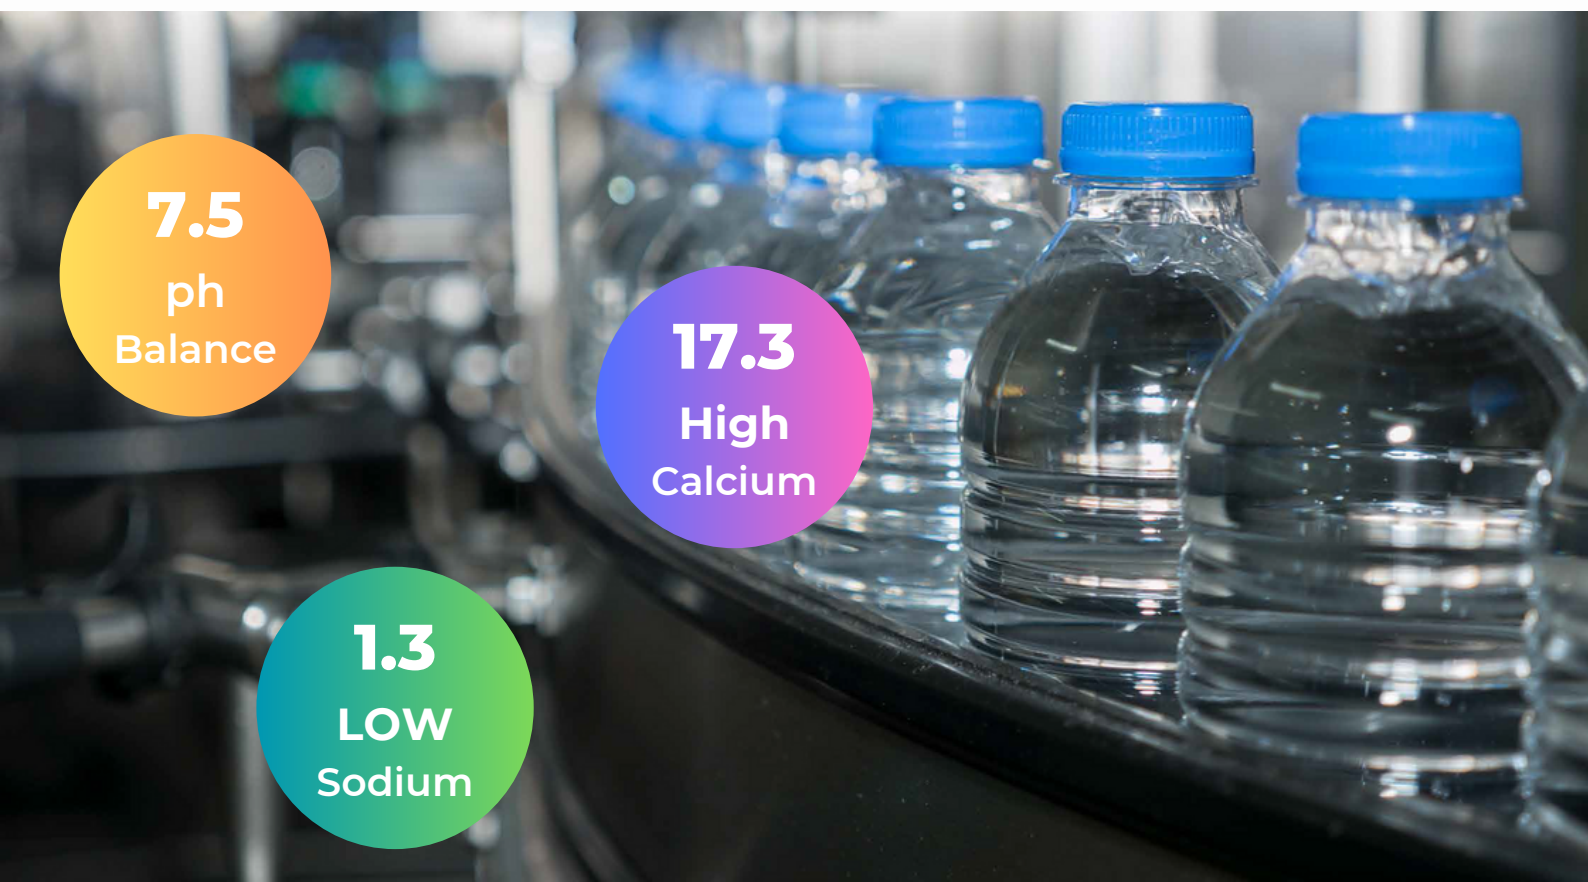

apă naturală de izvor

Über das Produkt

Die Wasserversorgung erfolgt über hohe Berge, die fünf Monate im Jahr mit Schnee bedeckt sind.

Da es kein Risiko einer Verschmutzung durch den Menschen gibt, enthält Wasser Mineralien, die für das Leben der Lebewesen wichtig sind.

About Product

Water Sources are supplied from high mountains covered with snow for five months of a year.

Having no risk pollution by human factor, water contains of minerals which are significant for life of creatures.

*Aluminum	: Not Found µg/L	Sodium	: 1.3 mg/L
Ammonius	: Not Found mg/L	TOC	: -
Chloride	: 0,88 mg/L	Color	: Uygun / the appropriate
Conductivity	: 101,7 µS/cm	Sml	: Uygun / the appropriate
PH	: 7.5	Taste	: Uygun / the appropriate
Ferrous	: Not Found µg/L	Blur	: Uygun / the appropriate
Manganese	: Not Found µg/L	Number of Colonie	: 22 -°C (72 saat/hours) 0/1 ml
Oxidization	: 5 mg/L	Coliform bacteri	: 0/250 ml
Sulfate	: 2,11mg/L	Clostridium Petringens	: 0/100 ml

7.5
ph
Balance

17.3
High
Calcium

1.3
LOW
Sodium